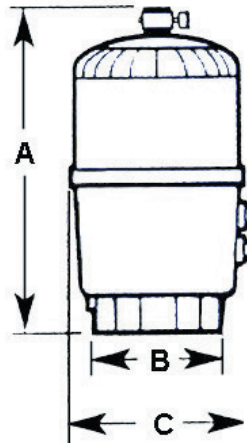

### EFFICIENCY

- ▶ A cluster of four\* high capacity reusable polyester cartridge elements cover a filtering area of 30 m<sup>2</sup> to 63,2 m<sup>2</sup> (depending on filter type used). Precision-engineered extruded core provides extra strength and superior flow (from 15 to 20 µ).

### POLYVALENCE

- ▶ Easy to install in any technical housing, (small size compared to its great filtration capacity). This is the ideal filter for indoor pools as no backwash is required.
- ▶ 4 models available of 14 up to 35 m<sup>3</sup>/h for all in ground pools and for all type of water treatment.

### EASE OF USE

- ▶ Self-aligned tank top and bottom make access to servicing Quad-Cluster cartridge elements quick and easy.

Dimensions in mm	A	B	C
C3030EURO	880	457	660
C4030EURO	1030	457	660
C5030EURO	1180	457	660
C7030EURO	1330	457	660