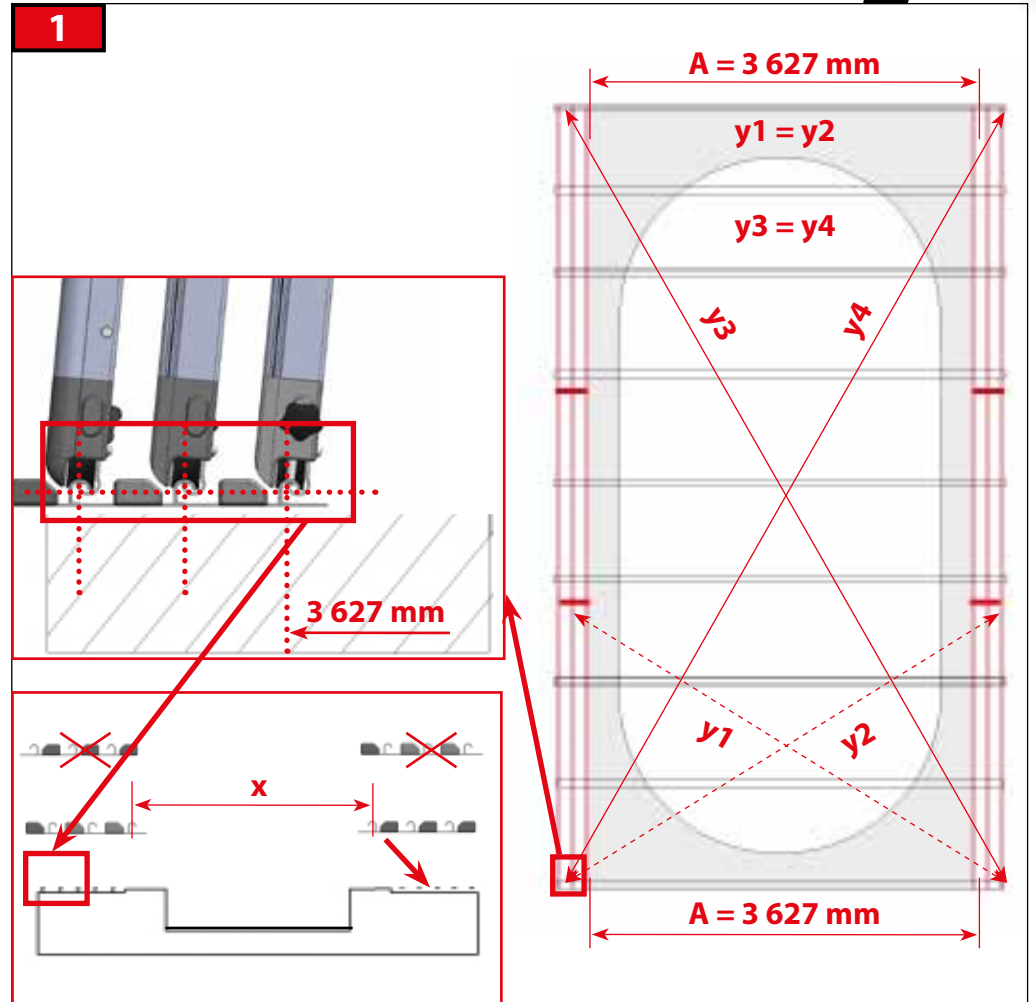

1x
54

MODUL A

1x
55

Diagram of a window module with two horizontal bars and a red box containing a grey arrow icon pointing up.

1966 mm	8x
1030 mm	8x

92

MODUL A

Diagram of a window module with two horizontal bars and a red box containing a grey arrow icon pointing up.

2092 mm	8x
1030 mm	8x

93

MODUL B

Diagram of a window module with two horizontal bars and a red box containing a grey arrow icon pointing up.

2212 mm	6x
1030 mm	6x

96

MODUL C

Diagram of a window module with two horizontal bars and a red box containing a grey arrow icon pointing up.

2206 mm	2x
1030 mm	2x

96

MODUL

2x	41
2x	47

DOOR LEFT

DOOR RIGHT

PAGE 28

CZ