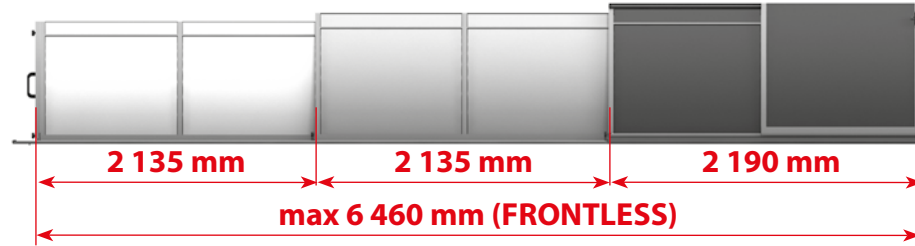

2092 mm	8x
1030 mm	8x

93

MODUL B

Diagram of a window module with two horizontal bars and a red box containing a grey arrow icon pointing up.

2212 mm	6x
1030 mm	6x

96

MODUL C

Diagram of a window module with two horizontal bars and a red box containing a grey arrow icon pointing up.

2206 mm	2x
1030 mm	2x

96

MODUL

2x	41
2x	47

DOOR LEFT

DOOR RIGHT

PAGE 28

CZ