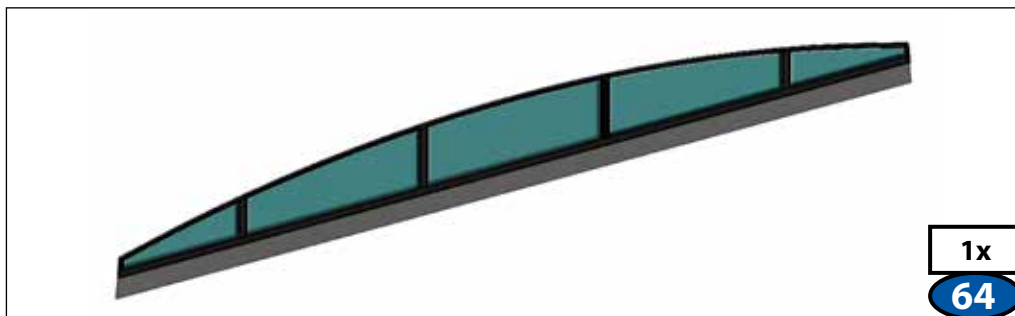

1x
54

MODUL A

1x
55

Diagram of a window module with two horizontal bars and a red box containing a grey arrow icon pointing up.

1966 mm	8x
1030 mm	8x

92

MODUL A

Diagram of a window module with two horizontal bars and a red box containing a grey arrow icon pointing up.