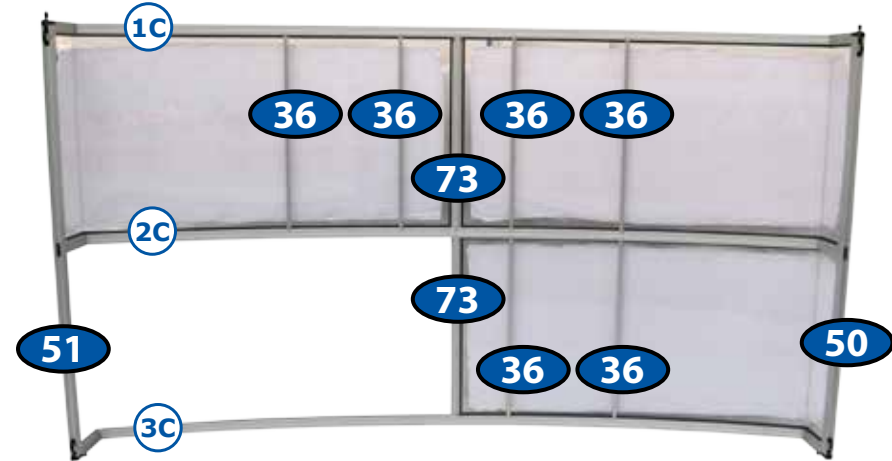

2092 mm	8x
1030 mm	8x

93

MODUL B

Diagram of a window module with two horizontal bars and a red box containing a grey arrow icon pointing up.

2212 mm	6x
1030 mm	6x

96

MODUL C

Diagram of a window module with two horizontal bars and a red box containing a grey arrow icon pointing up.

2206 mm	2x
1030 mm	2x

96

MODUL

2x	41
2x	47

DOOR LEFT

DOOR RIGHT

PAGE 28

CZ