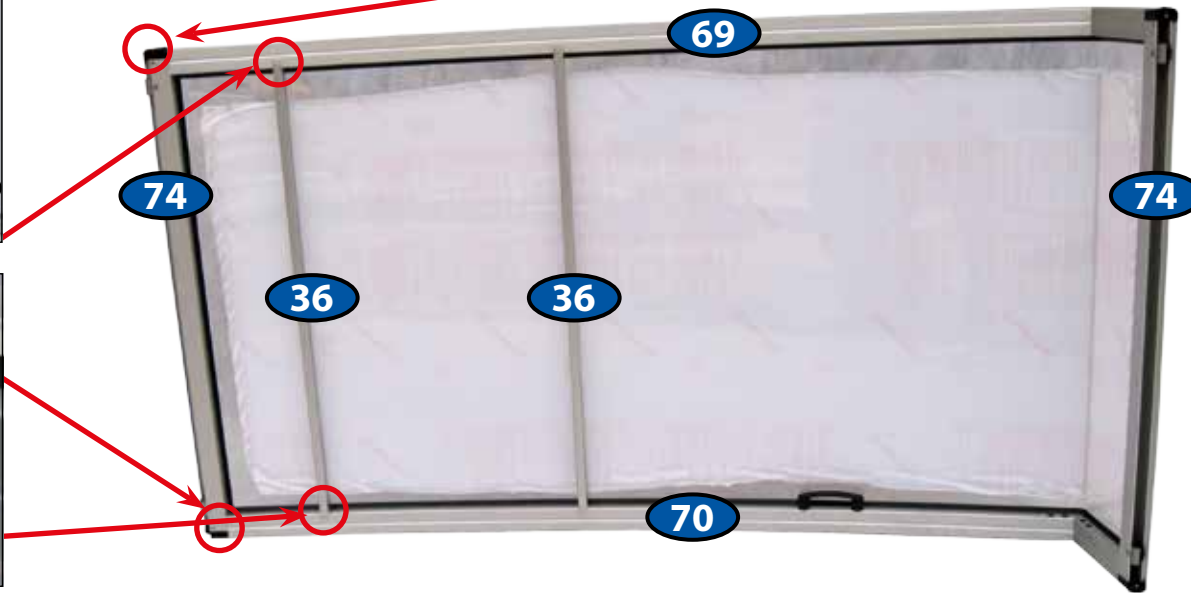

1x
54

MODUL A

1x
55

Diagram of a window module with two horizontal bars and a red box containing a grey arrow icon pointing up.

1966 mm	8x
1030 mm	8x

92

MODUL A

Diagram of a window module with two horizontal bars and a red box containing a grey arrow icon pointing up.

2092 mm	8x
1030 mm	8x

93

MODUL B

Diagram of a window module with two horizontal bars and a red box containing a grey arrow icon pointing up.

2212 mm	6x
1030 mm	6x

96

MODUL C

Diagram of a window module with two horizontal bars and a red box containing a grey arrow icon pointing up.

2206 mm	2x
1030 mm	2x

96

MODUL

2x	41
2x	47

DOOR LEFT

DOOR RIGHT

PAGE 28

CZ