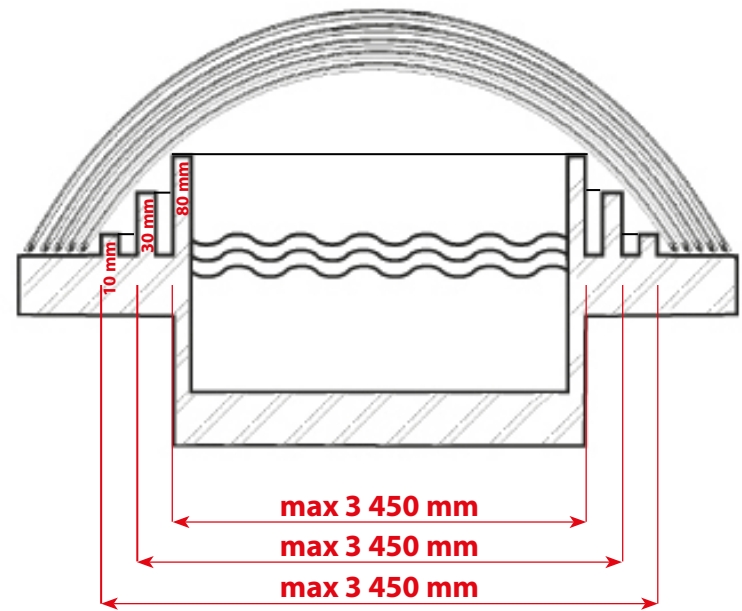

1x
54

MODUL A

1x
55

Diagram of a window module with two horizontal bars and a red box containing a grey arrow icon pointing up.

1966 mm	8x
1030 mm	8x

92

MODUL A

Diagram of a window module with two horizontal bars and a red box containing a grey arrow icon pointing up.

2092 mm	8x
1030 mm	8x

93

MODUL B

Diagram of a window module with two horizontal bars and a red box containing a grey arrow icon pointing up.

2212 mm	6x
1030 mm	6x

96

MODUL C

Diagram of a window module with two horizontal bars and a red box containing a grey arrow icon pointing up.

2206 mm	2x
1030 mm	2x

96

MODUL

2x	41
2x	47

DOOR LEFT

DOOR RIGHT

PAGE 28

CZ