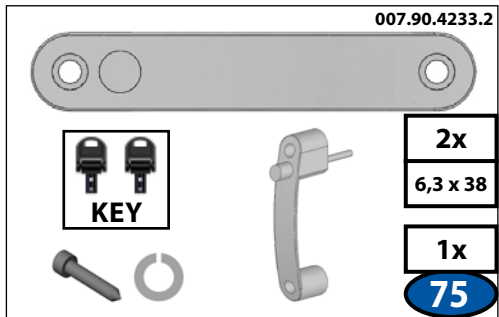

1x
54

MODUL A

1x
55

Diagram of a window module with two horizontal bars and a red box containing a grey arrow icon pointing up.

1966 mm	8x
1030 mm	8x

92

MODUL A

Diagram of a window module with two horizontal bars and a red box containing a grey arrow icon pointing up.