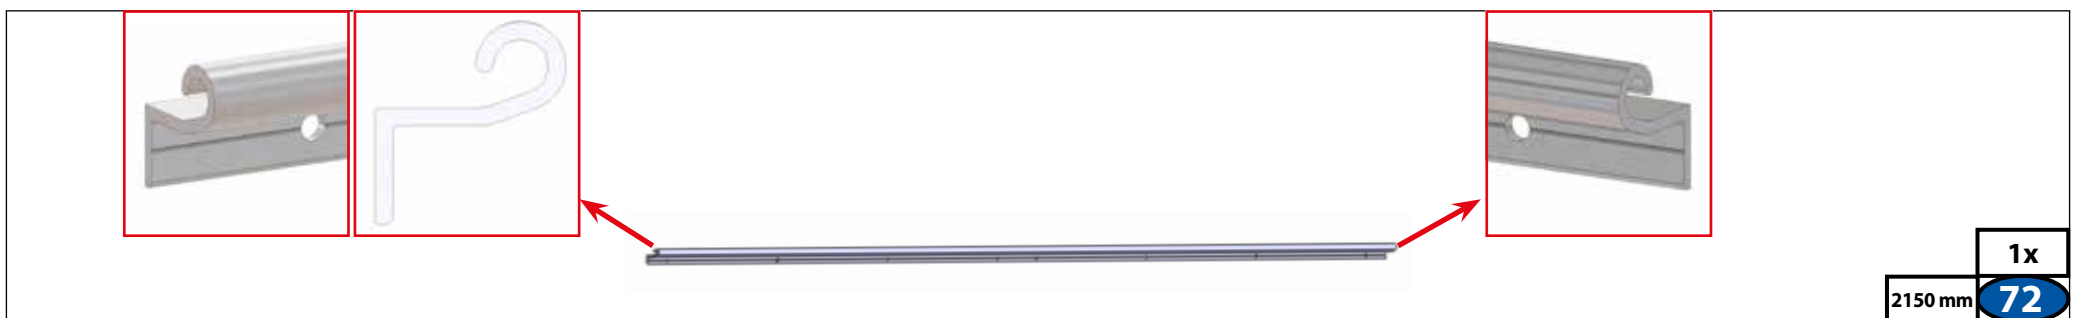

1x
54

MODUL A

1x
55

Diagram of a window module with two horizontal bars and a red box containing a grey arrow icon pointing up.

1966 mm	8x
1030 mm	8x

92

MODUL A

Diagram of a window module with two horizontal bars and a red box containing a grey arrow icon pointing up.