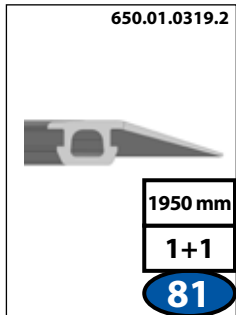

1x
54

MODUL A

1x
55

Diagram of a window module with two horizontal bars and a red box containing a grey arrow icon pointing up.

1966 mm	8x
1030 mm	8x

92

MODUL A

Diagram of a window module with two horizontal bars and a red box containing a grey arrow icon pointing up.

2092 mm	8x
1030 mm	8x

93

MODUL B

Diagram of a window module with two horizontal bars and a red box containing a grey arrow icon pointing up.

2212 mm	6x
1030 mm	6x

96

MODUL C

Diagram of a window module with two horizontal bars and a red box containing a grey arrow icon pointing up.