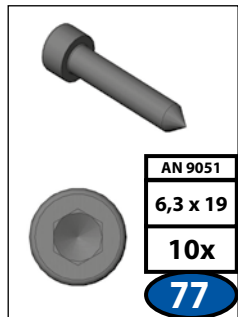

1x
54

MODUL A

1x
55

Diagram of a window module with two horizontal bars and a red box containing a grey arrow icon pointing up.

1966 mm	8x
1030 mm	8x

92

MODUL A

Diagram of a window module with two horizontal bars and a red box containing a grey arrow icon pointing up.

2092 mm	8x
1030 mm	8x

93

MODUL B

Diagram of a window module with two horizontal bars and a red box containing a grey arrow icon pointing up.

2212 mm	6x
1030 mm	6x

96

MODUL C

Diagram of a window module with two horizontal bars and a red box containing a grey arrow icon pointing up.