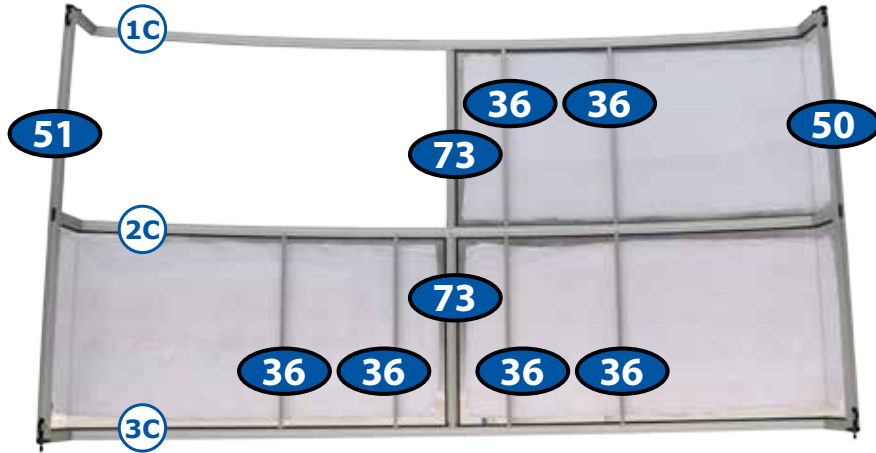

2092 mm	8x
1030 mm	8x

93

MODUL B

Diagram of a window module with two horizontal bars and a red box containing a grey arrow icon pointing up.

2212 mm	6x
1030 mm	6x

96

MODUL C

Diagram of a window module with two horizontal bars and a red box containing a grey arrow icon pointing up.

2206 mm	2x
1030 mm	2x

96

MODUL

2x	41
2x	47

DOOR LEFT

DOOR RIGHT

PAGE 28

CZ