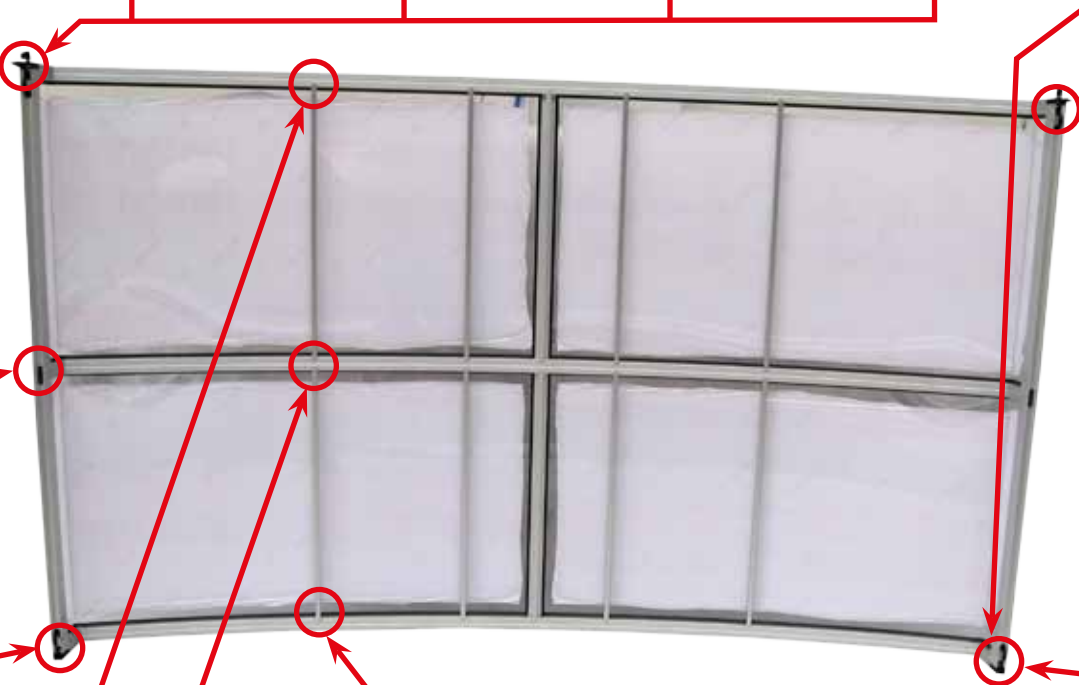

1x
54

MODUL A

1x
55

Diagram of a window module with two horizontal bars and a red box containing a grey arrow icon pointing up.

1966 mm	8x
1030 mm	8x

92

MODUL A

Diagram of a window module with two horizontal bars and a red box containing a grey arrow icon pointing up.

2092 mm	8x
1030 mm	8x

93

MODUL B

Diagram of a window module with two horizontal bars and a red box containing a grey arrow icon pointing up.

2212 mm	6x
1030 mm	6x

96

MODUL C

Diagram of a window module with two horizontal bars and a red box containing a grey arrow icon pointing up.

2206 mm	2x
1030 mm	2x

96

MODUL

2x	41
2x	47

DOOR LEFT

DOOR RIGHT

PAGE 28

CZ