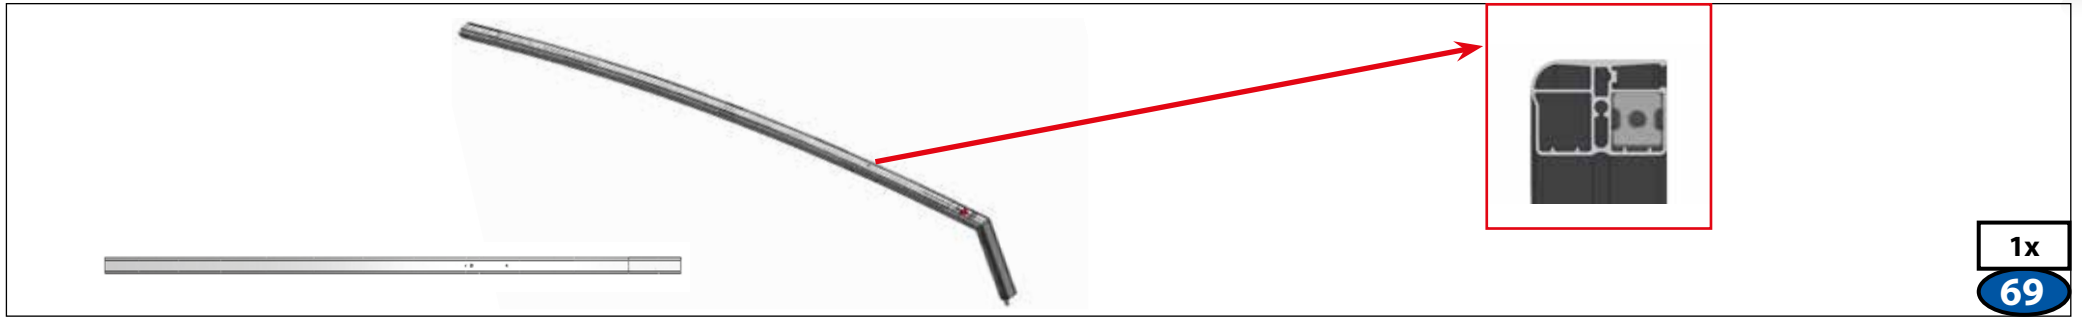

1x
54

MODUL A

1x
55

Diagram of a window module with two horizontal bars and a red box containing a grey arrow icon pointing up.

1966 mm	8x
1030 mm	8x

92

MODUL A

Diagram of a window module with two horizontal bars and a red box containing a grey arrow icon pointing up.