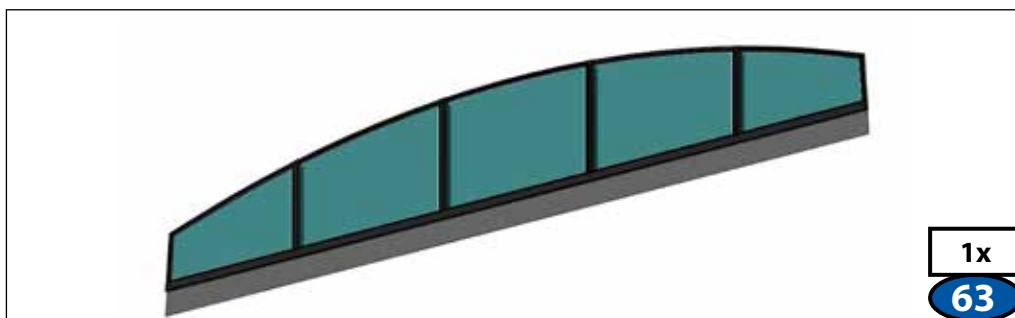

1x
54

MODUL A

1x
55

Diagram of a window module with two horizontal bars and a red box containing a grey arrow icon pointing up.

1966 mm	8x
1030 mm	8x

92

MODUL A

Diagram of a window module with two horizontal bars and a red box containing a grey arrow icon pointing up.