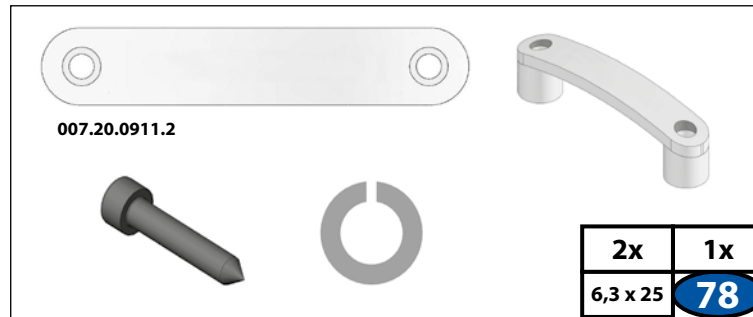

1x
54

MODUL A

1x
55

Diagram of a window module with two horizontal bars and a red box containing a grey arrow icon pointing up.

1966 mm	8x
1030 mm	8x

92

MODUL A

Diagram of a window module with two horizontal bars and a red box containing a grey arrow icon pointing up.