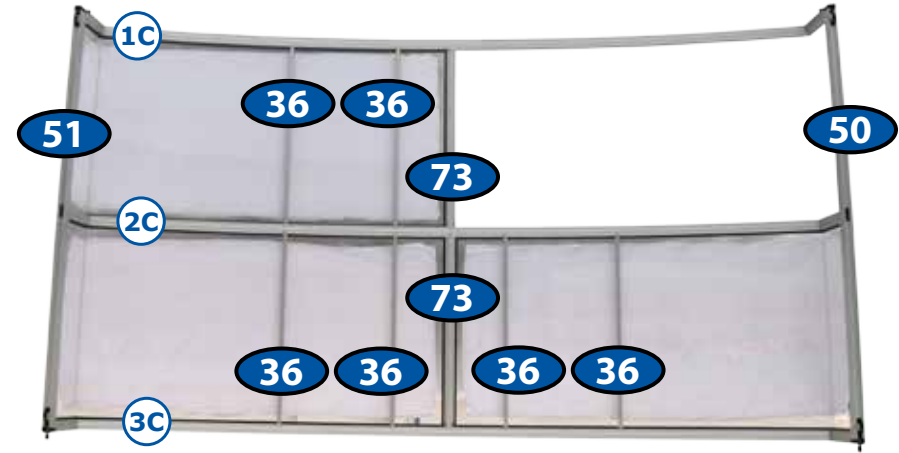

2092 mm	8x
1030 mm	8x

93

MODUL B

Diagram of a window module with two horizontal bars and a red box containing a grey arrow icon pointing up.

2212 mm	6x
1030 mm	6x

96

MODUL C

Diagram of a window module with two horizontal bars and a red box containing a grey arrow icon pointing up.

2206 mm	2x
1030 mm	2x

96

MODUL

2x	41
2x	47

DOOR LEFT

DOOR RIGHT

PAGE 28

CZ