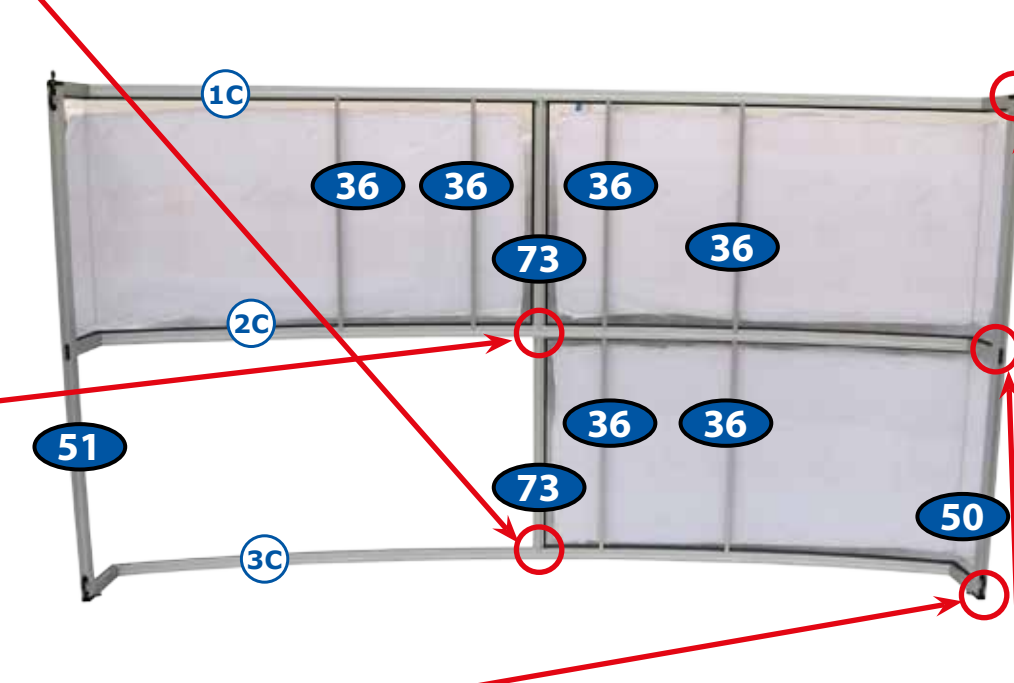

1x
54

MODUL A

1x
55

Diagram of a window module with two horizontal bars and a red box containing a grey arrow icon pointing up.

1966 mm	8x
1030 mm	8x

92

MODUL A

Diagram of a window module with two horizontal bars and a red box containing a grey arrow icon pointing up.

2092 mm	8x
1030 mm	8x

93

MODUL B

Diagram of a window module with two horizontal bars and a red box containing a grey arrow icon pointing up.

2212 mm	6x
1030 mm	6x

96

MODUL C

Diagram of a window module with two horizontal bars and a red box containing a grey arrow icon pointing up.

2206 mm	2x
1030 mm	2x

96

MODUL

2x	41
2x	47

DOOR LEFT

DOOR RIGHT

PAGE 28

CZ