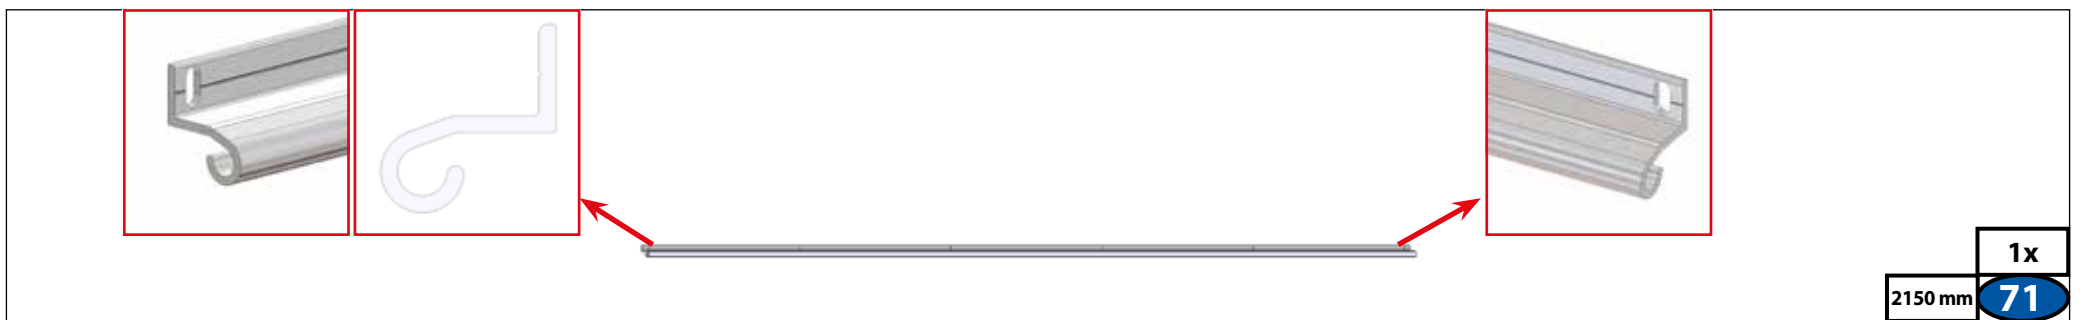

1x
54

MODUL A

1x
55

Diagram of a window module with two horizontal bars and a red box containing a grey arrow icon pointing up.

1966 mm	8x
1030 mm	8x

92

MODUL A

Diagram of a window module with two horizontal bars and a red box containing a grey arrow icon pointing up.