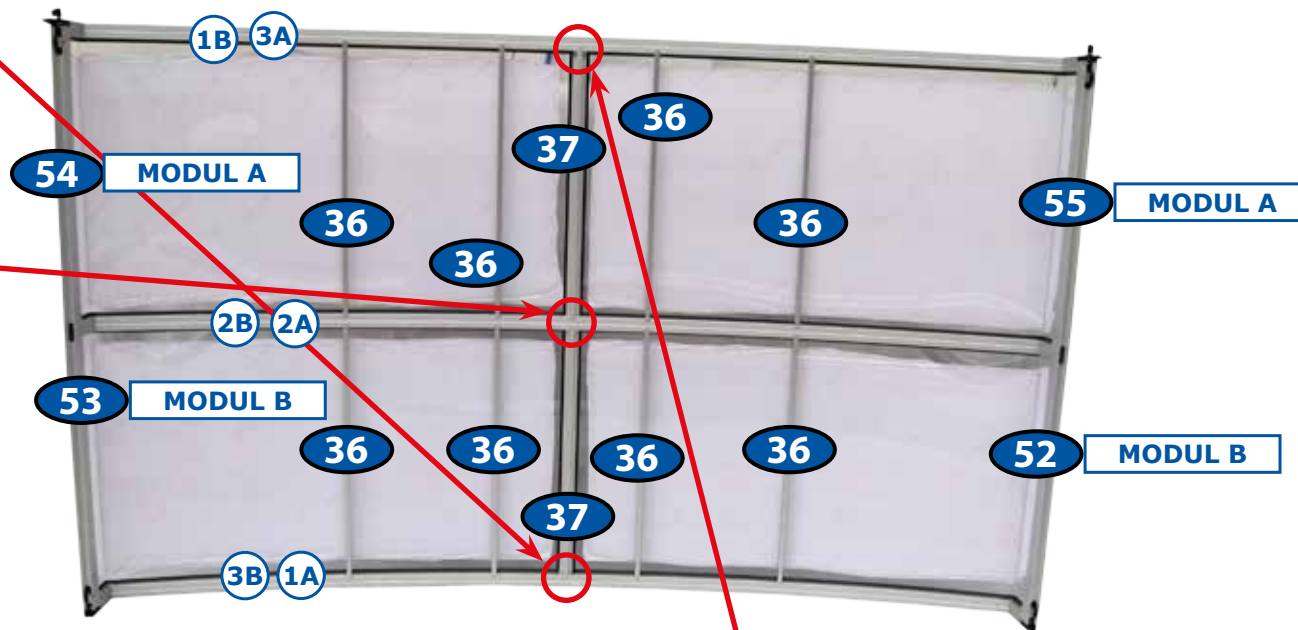

1x
54

MODUL A

1x
55

Diagram of a window module with two horizontal bars and a red box containing a grey arrow icon pointing up.

1966 mm	8x
1030 mm	8x

92

MODUL A

Diagram of a window module with two horizontal bars and a red box containing a grey arrow icon pointing up.

2092 mm	8x
1030 mm	8x

93

MODUL B

Diagram of a window module with two horizontal bars and a red box containing a grey arrow icon pointing up.

2212 mm	6x
1030 mm	6x

96

MODUL C

Diagram of a window module with two horizontal bars and a red box containing a grey arrow icon pointing up.

2206 mm	2x
1030 mm	2x

96

MODUL

2x	41
2x	47

DOOR LEFT

DOOR RIGHT

PAGE 28

CZ