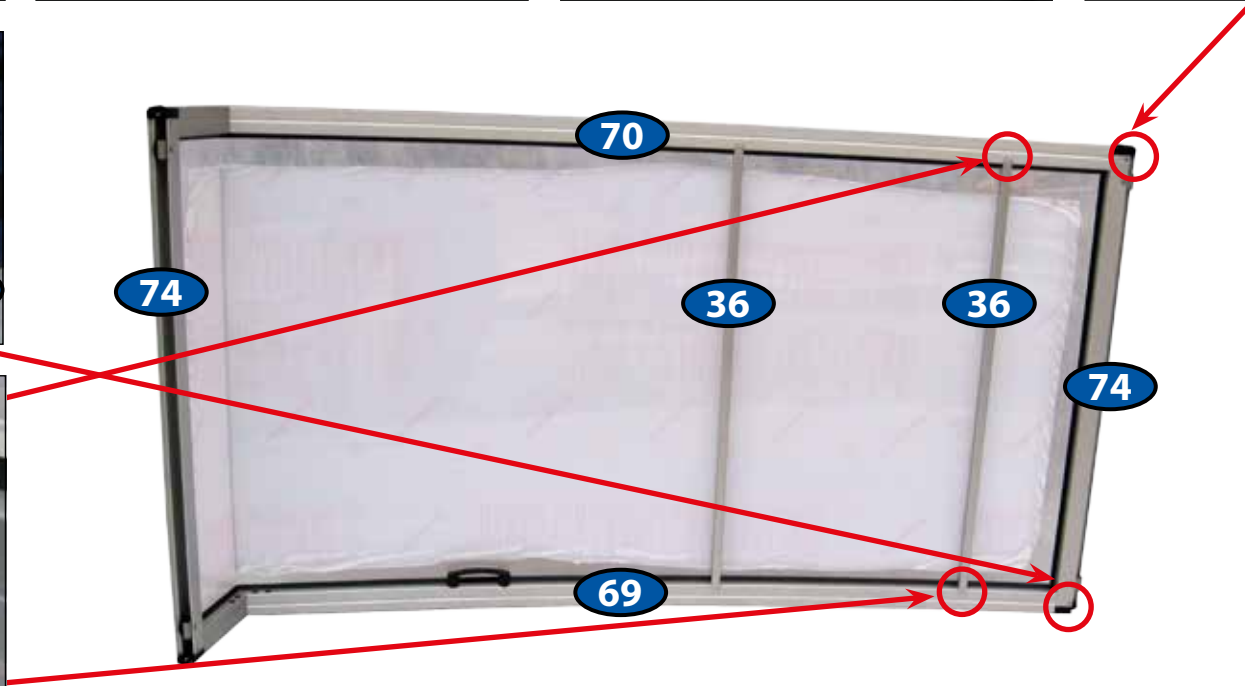

1x
54

MODUL A

1x
55

Diagram of a window module with two horizontal bars and a red box containing a grey arrow icon pointing up.

1966 mm	8x
1030 mm	8x

92

MODUL A

Diagram of a window module with two horizontal bars and a red box containing a grey arrow icon pointing up.

2092 mm	8x
1030 mm	8x

93

MODUL B

Diagram of a window module with two horizontal bars and a red box containing a grey arrow icon pointing up.

2212 mm	6x
1030 mm	6x

96

MODUL C

Diagram of a window module with two horizontal bars and a red box containing a grey arrow icon pointing up.

2206 mm	2x
1030 mm	2x

96

MODUL

2x	41
2x	47

DOOR LEFT

DOOR RIGHT

PAGE 28

CZ